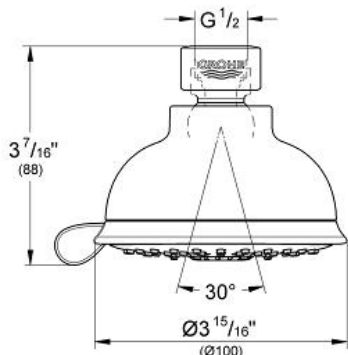

GROHE America, Inc | 200 North Gary Avenue, Suite G, Roselle, IL 60172
Phone: +1 (800) 444-7643 | Fax: +1 (800) 225-2778 | us-customerservice@grohe.com