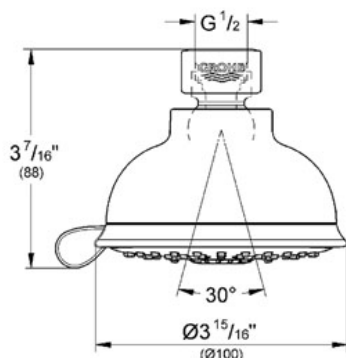

Product Description:

Head shower 4 sprays

Standard Specification:

- GROHE StarLight® finish
- GROHE DreamSpray® perfect spray pattern
- GROHE EcoJoy® technology for less water and perfect flow
- SpeedClean anti-lime system
- Inner WaterGuide for a longer life
- 4 spray patterns: Rain, GROHE Rain O2, Massage & Jet
- Suitable for instantaneous heater
- Handshower (4")
- Rotating ball joint $\pm 15^\circ$
- Blister pack
- Min. recommended pressure 14.5 PSI
- Max Flow Rate 2.0 gpm (7.6 L/min)

Applicable Codes & Standards:

- Energy Policy Act of 1992
- ASME A112.18.1/CSA B125.1
- CalGreen

Color:

- 26045 000 chrome
- 26045 EN0 Brushed Nickel