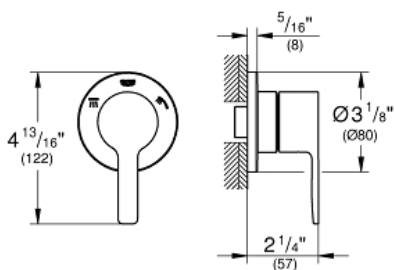

LINEARE
3-Way Diverter
MODEL # 29215EN1

Pure Freude
an Wasser

GROHE

Product Description:

LINEARE
3-Way Diverter

Standard Specification:

- GROHE StarLight finish
- Metal lever handle for 3 outlets: shower head/hand shower/tub spout
- For use with 3-way diverter rough-in valves (29 902) or (29 903)
- ADA Compliant

Applicable Codes & Standards:

- ASME A112.18.1/CSA B125.1
- ICC/ANSI A117.1

Color:

- 29215EN1 Brushed Nickel InfinityFinish