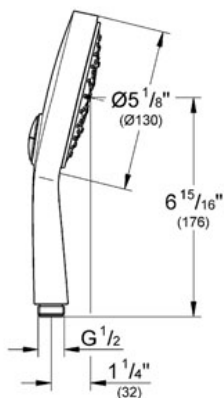

**Product Description:**  
Hand Shower

**Standard Specification:**

- GROHE StarLight® finish
- GROHE DreamSpray® perfect spray pattern
- GROHE One-click showering spray selection via push button
- GROHE EcoJoy® 2.4 g flow limiter
- SpeedClean anti-lime system
- Inner WaterGuide for a longer life
- Suitable for instantaneous heater
- GROHE Rain O2, Rain
- Min. recommended pressure 15 psi
- Universal mounting system (fits all standard shower hoses)
- Max Flow Rate 2.5 gpm (9.5 L/min)

**Applicable Codes & Standards:**

- Energy Policy Act of 1992
- ASME A112.18.1/CSA B125.1

**Color:**

- 27664 000 chrome
- 27664 EN0 Brushed Nickel