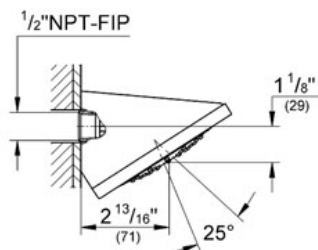

Product Description:
Head shower 1 spray

Standard Specification:

- GROHE StarLight® finish
- GROHE DreamSpray® perfect spray pattern
- GROHE FlowBalance flow regulating screw
- SpeedClean anti-lime system
- Wall mount
- 5" x 5"
- Flow straightener with ball joint ($\pm 12.5^\circ$ rotatable)
- GROHE EcoJoy® 2.4 g flow limiter
- 1/2" NPT Female thread
- Suitable for instantaneous heater
- 1 Spray: Normal
- Max Flow Rate 2.5 gpm at 80 psi (9.5 L/min)