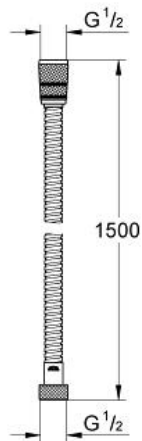

ROTAFLEX METAL LONGLIFE

MODEL # 28417000

Pure Freude
an Wasser

GROHE

Product Description: ROTAFLEX METAL LONGLIFE

Standard Specification:

- 59"
- Metal
- Longlife
- Strengthened model
- Tensile strength 500 N
Pressure resistance: up to 16 bar
- Heat resistance 165°F
- AntiFold bend proof
- Universal connection G 1/2" x 1/2"
- Rotation cone for Twist-free function
- Silicone strip prevents hand shower from turning while in body pray position
- **GROHE StarLight** chrome finish
- Blister pack

Color:

- 28417000 StarLight Chrome