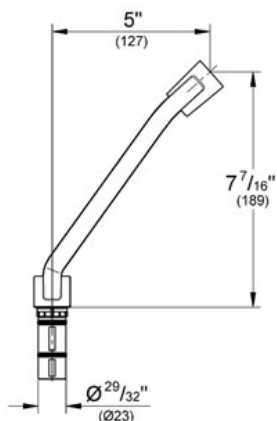

Product Description: Shower Bar Extension

Standard Specification:

- GROHE StarLight® finish
- Shower top extension can be combined with the following shower rails:
 - 24" Relexa / Rainshower shower bar (28 797)
 - 36" Relexa / Rainshower shower bar (28 819)
 - 42" Relexa / Rainshower shower bar (27 136)