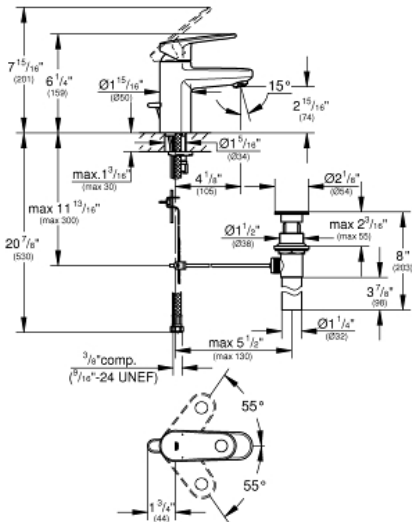

EUROPLUS Single-Handle Bathroom Faucet S- Size

MODEL # 3317000A

Pure Freude
an Wasser

Product Description:
EUROPLUS
Single-Handle Bathroom Faucet S-Size

Standard Specification:

- Single hole installation
- **GROHE SilkMove** 1.4" (35 mm) ceramic cartridge
- Adjustable flow rate limiter
- Adjustable minimum flow rate approx. 1.0 gpm
- Temperature limiter
- **GROHE StarLight** chrome finish
- **SpeedClean** flow control
- Pop-up waste set
- Stainless steel flex lines
- Max flow rate: 1.2 gpm (4.56 L/min)

Applicable Codes & Standards:

- Energy Policy Act of 1992
- NSF 61
- ASME A112.18.1/CSA B125.1
- US Federal and State material regulations
- EPA WaterSense®
- ICC/ANSI A117.1

Color:

- 3317000A StarLight Chrome