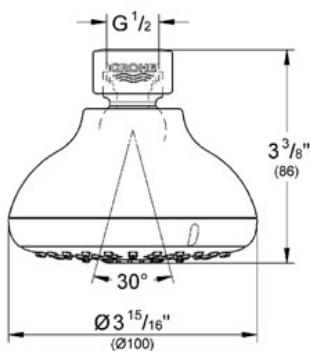

Product Description: Head shower 4 sprays

Standard Specification:

- GROHE StarLight® finish
- GROHE DreamSpray® perfect spray pattern Ø 4"
- GROHE EcoJoy® technology for less water and perfect flow
- 1/2" Connection thread
- SpeedClean anti-lime system
- GROHE Rain O2, Rain
- Rotating ball joint ± 15°
- Inner WaterGuide for a longer life
- Suitable for instantaneous heater
- Min. recommended pressure 15 psi
- Max Flow Rate 2.5 gpm (9.5 L/min)

Applicable Codes & Standards:

- Energy Policy Act of 1992
- ASME A112.18.1/CSA B125.1

Color:

- 27606 000 chrome
- 27606 EN0 Brushed Nickel