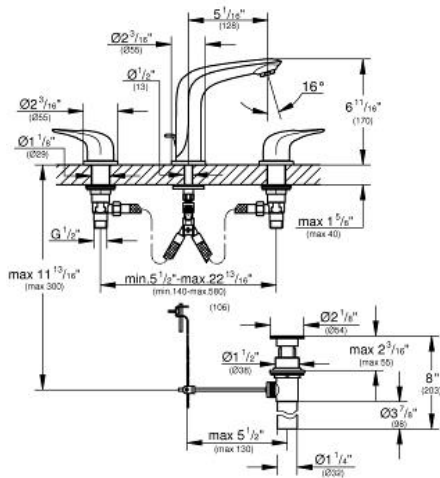

EUROSTYLE
Three-hole basin mixer 1/2"
S-Size

MODEL # 20486

Pure Freude an Wasser

GROHE America, Inc | 200 North Gary Avenue, Suite G, Roselle, IL 60172
Phone: +1 (800) 444-7643 | Fax: +1 (800) 225-2778 | us-customerservice@grohe.com

Product Description:
Three-hole basin mixer 1/2"
S-Size

Standard Specification:

- Metal handles
- Ceramic cartridge
- **GROHE StarLight®** finish
- **GROHE EcoJoy®**
- 1 1/4" pop-up waste set
- Stainless Steel Braided Flexible Supplies
- Union nut with 7/16" drilling
- **GROHE QuickFix®** rapid installation system