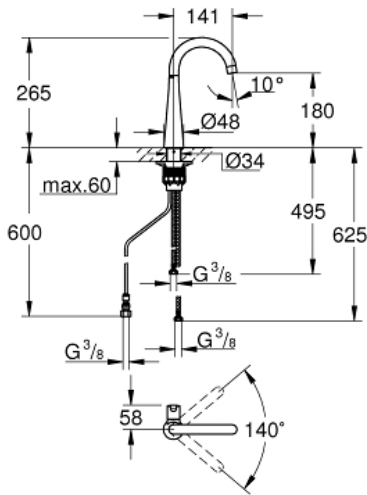

LADYLUX  
Pillar Tap with Filter Function  
MODEL # 30026002

Pure Freude  
an Wasser

GROHE

**Product Description:**  
**LADYLUX**  
**Pillar Tap with Filter Function**

**Standard Specification:**

- Single hole installation
- Handle for filtered table water
- Ceramic cartridge
- **GROHE StarLight** chrome finish
- Swivel Spout
- Swivel area 140°
- Stainless steel flex lines
- GROHE QuickFix Plus ultra fast and simple installation - no tools needed
- GROHE Zero isolated inner water ways - lead and nickel free
- Requires GROHE filter set including filter head (40 438 001), sold separately
- 1.75 gpm

**Applicable Codes & Standards:**

- Energy Policy Act of 1992
- NSF 61
- ASME A112.18.1/CSA B125.1
- US Federal and State material regulations
- ICC/ANSI A117.1
- LOGO NSF

**Color:**

- 30026002 StarLight Chrome