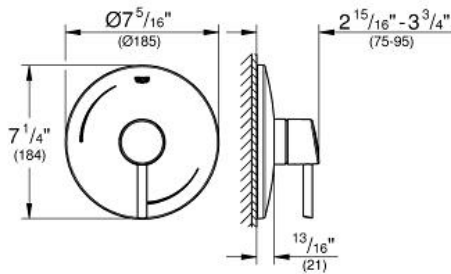

CONCETTO  
Pressure Balance Valve Trim  
MODEL # 29100EN1

Pure Freude an Wasser

GROHE America, Inc | 200 North Gary Avenue, Suite G, Roselle, IL 60172  
Phone: +1 (800) 444-7643 | Fax: +1 (800) 225-2778 | us-customerservice@grohe.com

**ADA**

**Product Description:**  
Pressure Balance Valve Trim

**Standard Specification:**

- GROHE StarLight® finish
- Metal lever handle
- Metal wall escutcheon
- For use with GrohSafe® rough-in valves (35 015), (35 064), (35 065), (35 066)
- ADA Compliant