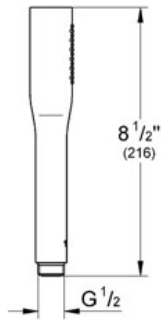

**Product Description:**  
Hand Shower

**Standard Specification:**

- GROHE StarLight® finish
- GROHE EcoJoy® technology for less water and perfect flow
- SpeedClean anti-lime system
- 1 Spray: Normal
- Inner WaterGuide for a longer life
- Universal mounting system (fits all standard shower hoses)
- Max Flow Rate 2.5 gpm at 80 psi (9.5 L/min)

**Applicable Codes & Standards:**

- Energy Policy Act of 1992
- NSF 61
- ASME A112.18.1/CSA B125.1

**Color:**

- 27400 000 chrome
- 27400 EN0 Brushed Nickel