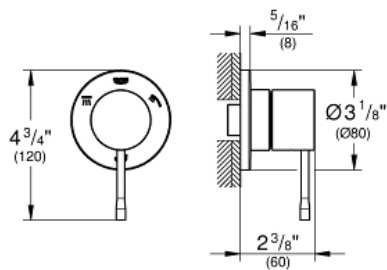

ESSENCE
3-Way Diverter
MODEL # 29203BE1

Pure Freude
an Wasser

GROHE

Product Description:
ESSENCE
3-Way Diverter

Standard Specification:

- GROHE StarLight finish
- Metal lever handle for 3 outlets: shower head/hand shower/tub spout
- For use with 3-way diverter rough-in valves (29 902) or (29 903)
- ADA Compliant

Applicable Codes & Standards:

- ASME A112.18.1/CSA B125.1
- ICC/ANSI A117.1

Color:

- 29203BE1 Polished nickel