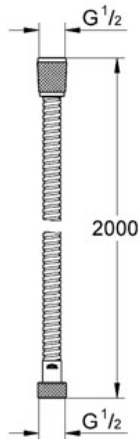

RELEXA
Metal Shower Hose
MODEL # 28145

Pure Freude an Wasser

GROHE America, Inc | 200 North Gary Avenue, Suite G, Roselle, IL 60172
Phone: +1 (800) 444-7643 | Fax: +1 (800) 225-2778 | us-customerservice@grohe.com

Product Description:
Metal Shower Hose

Standard Specification:

- GROHE StarLight® finish
- Tensile strength 750N
- Pressure resistance up to 145 psi
- 79"
- 1/2" x 1/2"
- Longlife
- Strengthened model

Color: