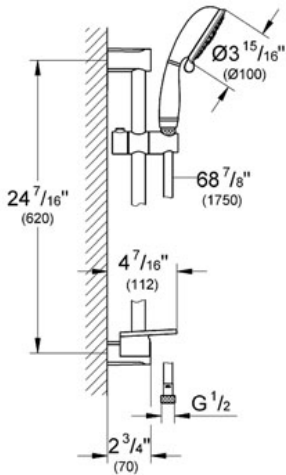

NEW TEMPESTA RUSTIC 100 Shower rail set 4 sprays

MODEL # 27609

Pure Freude an Wasser

GROHE America, Inc | 200 North Gary Avenue, Suite G, Roselle, IL 60172
Phone: +1 (800) 444-7643 | Fax: +1 (800) 225-2778 | us-customerservice@grohe.com

Product Description: Shower rail set 4 sprays

Standard Specification:

- GROHE StarLight® finish
- GROHE DreamSpray® perfect spray pattern
- GROHE EasyReach™ tray (27 596 000)
- GROHE EcoJoy® technology for less water and perfect flow
- SpeedClean anti-lime system
- Inner WaterGuide for a longer life
- Suitable for instantaneous heater

Consisting of:

- Hand shower (27 608 000)
- 24" shower bar (27 519 000)
- Relaxaflex 69" hose (28 154)
- Min. recommended pressure 15 psi
- Max Flow Rate 2.5 gpm (9.5 L/min)

Applicable Codes & Standards:

- Energy Policy Act of 1992
- ASME A112.18.1/CSA B125.1

Color:

- 27609 000 chrome
- 27609 EN0 Brushed Nickel