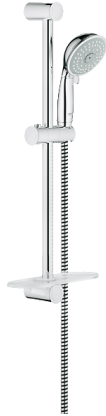

NEW TEMPESTA RUSTIC 100 Shower rail set 4 sprays

MODEL # 27609

Pure Freude an Wasser

GROHE America, Inc | 200 North Gary Avenue, Suite G, Roselle, IL 60172
Phone: +1 (800) 444-7643 | Fax: +1 (800) 225-2778 | us-customerservice@grohe.com

Product Description: Shower rail set 4 sprays

Standard Specification:

- GROHE StarLight® finish
- GROHE DreamSpray® perfect spray pattern
- GROHE EasyReach™ tray (27 596 000)
- GROHE EcoJoy® technology for less water and perfect flow
- SpeedClean anti-lime system
- Inner WaterGuide for a longer life
- Suitable for instantaneous heater

Consisting of:

- Hand shower (27 608 000)
- 24" shower bar (27 519 000)
- Relaxaflex 69" hose (28 154)
- Min. recommended pressure 15 psi
- Max Flow Rate 2.5 gpm (9.5 L/min)

Applicable Codes & Standards:

- Energy Policy Act of 1992
- ASME A112.18.1/CSA B125.1

Color:

- 27609 000 chrome
- 27609 EN0 Brushed Nickel