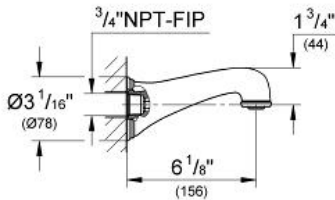

**Product Description:**  
Bath Spout 6"

**Standard Specification:**

- Wall mount
- 3/4" connection thread
- Projection 6 1/8"
- GROHE StarLight® finish

**Applicable Codes & Standards:**

- Energy Policy Act of 1992
- ASME A112.18.1/CSA B125.1