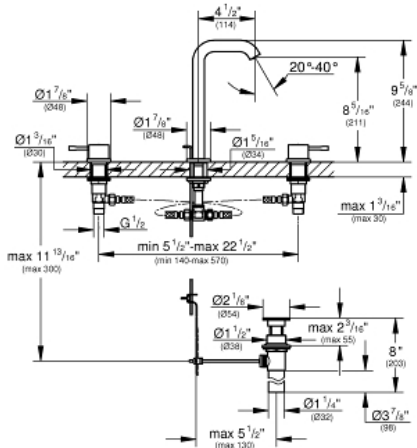

ESSENCE
8" Widespread Two-Handle
Bathroom Faucet L-Size

MODEL # 20431ENA

Pure Freude
an Wasser

GROHE

Product Description:

ESSENCE

8" Widespread Two-Handle Bathroom Faucet L-Size

Standard Specification:

- 1/2" (13mm) ceramic cartridge (90° turn)
- GROHE StarLight finish
- GROHE EcoJoy Mousseur 1.2 gpm
- GROHE QuickFix rapid installation system
- 1 1/4" pop-up waste set
- Pressure resistant flexible connection hoses (between spout and side valves)
- 1/2" x 7/16" (13mm x 10.5mm) union nut