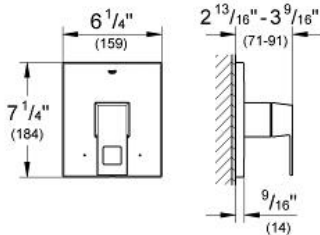

EUROCUBE  
Pressure Balance Valve Trim  
MODEL # 19899000

Pure Freude  
an Wasser

GROHE

ADA

C

**Product Description:**  
EUROCUBE  
Pressure Balance Valve Trim

**Standard Specification:**

- For use with GrohSafe Rough-In Valve (35 015 000)
- Metal escutcheon,