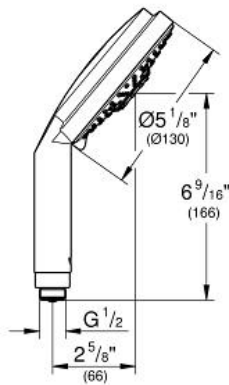

**Product Description:**  
Hand shower 3 sprays

**Standard Specification:**

- 3 adjustable sprays Rain / Jet / Pure
- GROHE EcoJoy® 2.4 g flow limiter
- GROHE StarLight® finish
- SpeedClean® anti-lime system
- Universal mounting system (fits all standard shower hoses)
- Suitable for instantaneous heater

**Applicable Codes & Standards:**

- Energy Policy Act of 1992
- ASME A112.18.1/CSA B125.1

**Color:**

- 28871 000 chrome