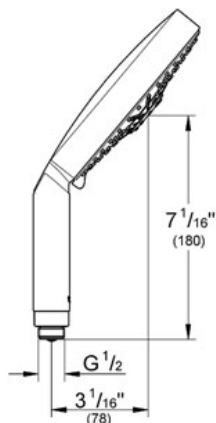

RAINSHOWER® COSMOPOLITAN
160
Shower Head 4 sprays
MODEL # 27085

Pure Freude an Wasser

GROHE America, Inc | 200 North Gary Avenue, Suite G, Roselle, IL 60172
Phone: +1 (800) 444-7643 | Fax: +1 (800) 225-2778 | us-customerservice@grohe.com

Product Description:
Shower Head 4 sprays

Standard Specification:

- GROHE StarLight® finish
- SpeedClean anti-lime system
- Universal mounting system (fits all standard shower hoses)
- Suitable for instantaneous heater
- 4 spray patterns: Rain / Jet / Pure / Champagne spray
- Max Flow Rate 2.5 gpm at 80 psi (9.5 L/min)

Applicable Codes & Standards:

- Energy Policy Act of 1992
- ASME A112.18.1/CSA B125.1

Color:

- 27085 000 chrome
- 27085 EN0 Brushed Nickel