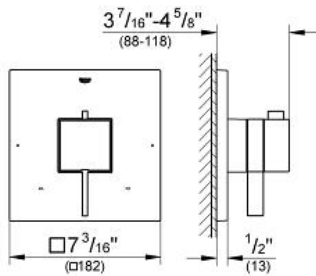

# EUROCUBE Dual Function Pressure Balance Trim with Control Module

MODEL # 19925000

Pure Freude  
an Wasser

ADA

### Standard Specification:

- For shower/tubs with non-diverter tub spout or for 2 shower outlet applications
- Integrated volume control
- 2-way diverter function
- 1 axis operation
- Requires GrohFlex universal rough-in box (35 026 000) (sold separately)
- **GROHE SilkMove**
- **GROHE StarLight** chrome finish
- 5.3 gpm (20 l/min) at 45 psi (bottom outlet)
- 2.9 gpm (11 l/min) at 45 psi (top outlet)
- Metal trim plate