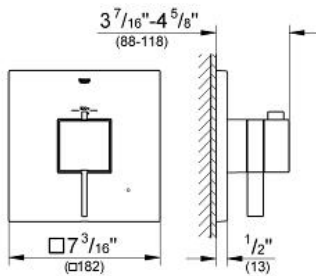

EUROCUBE Single Function Thermostatic Trim with Control Module

MODEL # 19926000

Pure Freude
an Wasser

ADA

Product Description:

EUROCUBE

Single Function Thermostatic Trim with Control Module

Standard Specification:

- For shower only or shower/tub with diverter applications
- **GROHE TurboStat** technology
- Integrated volume control
- Integrated bypass option when used with diverter tub spout
- 1 axis operation
- Requires GrohFlex universal rough-In box (35 026 000) (sold separately)
- **GROHE SilkMove**
- **GROHE StarLight** chrome finish
- 6.3 gpm at 45 psi