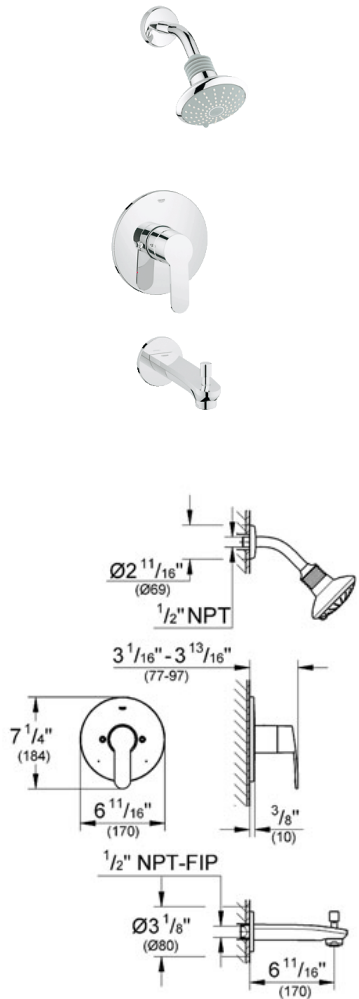

EUROSTYLE COSMOPOLITAN Pressure Balance Valve Bath Combination

MODEL # 35025

GROHE America, Inc | 200 North Gary Avenue, Suite G, Roselle, IL 60172
Phone: +1 (800) 444-7643 | Fax: +1 (800) 225-2778 | us-customerservice@grohe.com

Pure Freude an Wasser

GROHE

ADA

Product Description:
Pressure Balance Valve Bath Combination

Standard Specification:

Set for final installation for

- For use with Grohsafe Rough-In Valve 35 015 000
- Head shower (27 246)
- Shower arm (27 414)
- bath spout with diverter (13 285 002)
- **GROHE StarLight®** finish

Applicable Codes & Standards:

- Energy Policy Act of 1992
- ASME A112.18.1/CSA B125.1
- ICC/ANSI A117.1

Color:

- 35025 002 GROHE StarLight®
Chrome