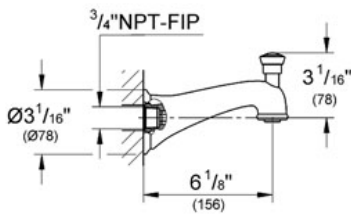

Product Description:
Bath spout with diverter 6"

Standard Specification:

- GROHE StarLight® finish
- Wall mount
- 3/4" connection thread
- Projection 6 1/8"
- For color matching caps to replace the standard white caps (see item 45 953)