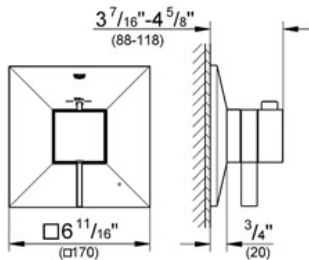

Product Description:

Single function thermostatic trim with control module

Standard Specification:

- GROHE TurboStat® technology
- GROHE SilkMove®
- GROHE StarLight® finish
- For shower only or shower/tub with diverter applications
- Integrated volume control
- Integrated bypass option when used with diverter tub spout
- 1 axis operation
- For use with GrohFlex™ universal rough-in box 35 026 000 sold separately
- 6.3 gpm at 45 psi