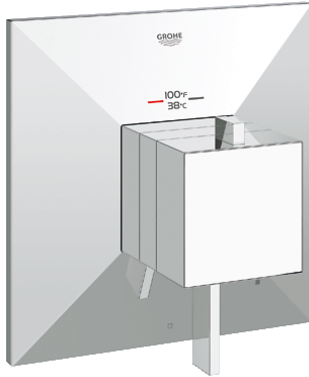

ALLURE BRILLIANT

Single function thermostatic trim with control module

MODEL # 19793

Pure Freude an Wasser

GROHE America, Inc | 200 North Gary Avenue, Suite G, Roselle, IL 60172
 Phone: +1 (800) 444-7643 | Fax: +1 (800) 225-2778 | us-customerservice@grohe.com

Product Description:

Single function thermostatic trim with control module

Standard Specification:

- GROHE TurboStat® technology
- GROHE SilkMove®
- GROHE StarLight® finish
- For shower only or shower/tub with diverter applications
- Integrated volume control
- Integrated bypass option when used with diverter tub spout
- 1 axis operation
- For use with GrohFlex™ universal rough-in box 35 026 000 sold separately
- 6.3 gpm at 45 psi