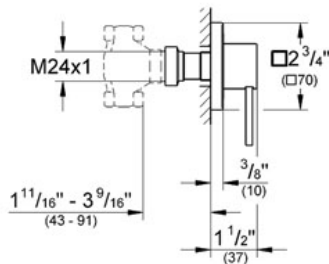

ALLURE
Volume Control Trim
MODEL # 19385

Pure Freude an Wasser

GROHE America, Inc | 200 North Gary Avenue, Suite G, Roselle, IL 60172
Phone: +1 (800) 444-7643 | Fax: +1 (800) 225-2778 | us-customerservice@grohe.com

ADA

Product Description:
Volume Control Trim

Standard Specification:

- GROHE StarLight® finish
 - With lever handle
- Set for final installation for
- For use with Rough-In valve 29 034 000
 - Adjustable installation depth
 - $1\frac{11}{16}'' - 3\frac{1}{2}''$
 - Metal escutcheon
 - Without concealed body
 - Max Flow Rate 1.75 gpm (6.6 L/min)