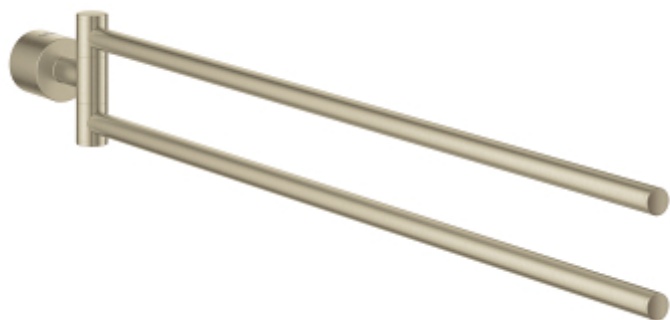

ATRIO
Towel Bar
MODEL # 40308EN3

GROHE CANADA, INC. | 5900 Avebury Road, Mississauga, Ontario, Canada L5R 3M3
Phone: 905-271-2929 | Fax: 905-271-9494 | info@grohe.ca

*Pure Freude
an Wasser*

GROHE
WAVE

Product Description:

**ATRIO
Towel Bar**

Standard Specification:

- Material: Metal
- Concealed fastening
- 2 Arms, pivotable
- Length 18 1/2" (470 mm)
- **GROHE StarLight** finish

Color:

- 40308EN3 Brushed nickel