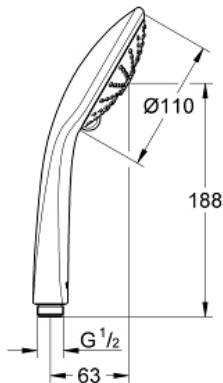

EUPHORIA 110 MASSAGE Handshower 3 Sprays

MODEL # 27239001

GROHE CANADA, INC. | 5900 Avebury Road, Mississauga, Ontario, Canada L5R 3M3
Phone: 905-271-2929 | Fax: 905-271-9494 | info@grohe.ca

Pure Freude
an Wasser

GROHE
WAVE

Product Description:
EUPHORIA 110 MASSAGE
Handshower 3 Sprays

Standard Specification:

- 4 5/8" Face
- 3 Adjustable sprays: Rain, Massage & SmartRain
- 2.5 gpm (9.5 l/min) flow limiter
- **GROHE DreamSpray** perfect spray pattern
- **GROHE SprayDimmer** (flow rate reduction)
- **GROHE StarLight** chrome finish
- Spray plate white
- **SpeedClean** anti-lime system
- Inner WaterGuide for a longer life
- Universal mounting system (fits all standard shower hoses)
- Min. recommended pressure: 15 psi (1.0 bar)

Applicable Codes & Standards:

- Energy Policy Act of 1992
- ASME A112.18.1/CSA B125.1

Color:

- 27239001 StarLight Chrome