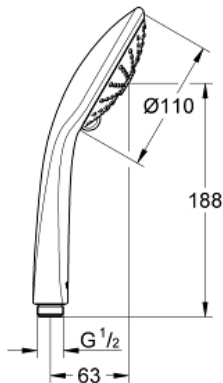

EUPHORIA 110 MASSAGE Handshower 3 Sprays

MODEL # 26513000

GROHE CANADA, INC. | 5900 Avebury Road, Mississauga, Ontario, Canada L5R 3M3
Phone: 905-271-2929 | Fax: 905-271-9494 | info@grohe.ca

Pure Freude
an Wasser

GROHE

Product Description:
EUPHORIA 110 MASSAGE
Handshower 3 Sprays

Standard Specification:

- 4 5/8" Face
- 3 Adjustable sprays: Rain, Massage & SmartRain
- **GROHE EcoJoy** 1.75 gpm (6.6 l/min) flow limiter
- **GROHE DreamSpray** perfect spray pattern
- **GROHE SprayDimmer** (flow rate reduction)
- **GROHE StarLight** chrome finish
- Spray plate white
- **SpeedClean** anti-lime system
- Inner WaterGuide for a longer life
- Universal mounting system (fits all standard shower hoses)
- Min. recommended pressure: 15 psi (1.0 bar)

Applicable Codes & Standards:

- Energy Policy Act of 1992
- ASME A112.18.1/CSA B125.1

Color:

- 26513000 StarLight Chrome