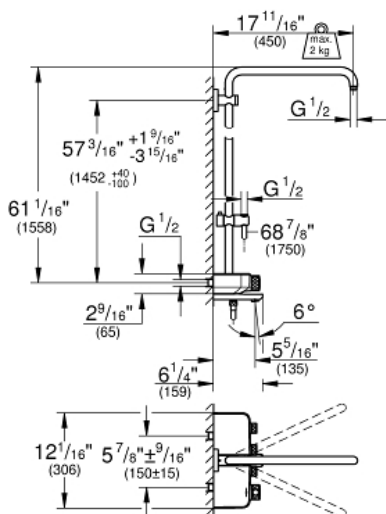

EUPHORIA SMARTCONTROL SYSTEM DUO

Shower System with Bath Thermostat for Wall Mount

MODEL # 26512000

GROHE CANADA, INC. | 5900 Avebury Road, Mississauga, Ontario, Canada L5R 3M3
Phone: 905-271-2929 | Fax: 905-271-9494 | info@grohe.ca

Pure Freude
an Wasser

Product Description: EUPHORIA SMARTCONTROL SYSTEM DUO Shower System with Bath Thermostat for Wall Mount

Standard Specification:

- Consisting of:
- Horizontal 17 3/4" (450 mm) shower arm*
- Upper bracket adjustable for minimal adaption to existing drilling holes
- Exposed SmartControl bath thermostat
- Allows change between:
- Head shower and hand shower (to be ordered separately)**
- With ball joint
- Rotation angle $\pm 15^\circ$
- Tub Spout
- Adjustable height bar with gliding element
- Rotaflex metal shower hose 69" (1750mm)
- **GROHE StarLight** chrome finish
- **GROHE CoolTouch** No risk of scalding
- **GROHE TurboStat** Compact cartridge with wax thermoelement
- **GROHE EcoJoy** technology for less water and perfect flow
- GROHE SafeStop at 100°F (38°C)
- GROHE SafeStop Plus optional temperature limiter at 110°F (43°C) included
- SmartControl push for ON-OFF, turn for volume adjustment from EcoJoy to Full Flow
- Integrated GROHE EasyReach shower tray
- Inner WaterGuide for a longer life
- Twistfree to prevent hose from twisting
- Minimum flow rate 1.8 gpm (6.8 l/min)
- Min. recommended pressure: 15 psi (1.0 bar)
- *Shower head weight of up to 4.4 lbs (2 kg) acceptable

Applicable Codes & Standards:

- ASME A112.18.1/CSA B125.1

Color:

- 26512000 StarLight Chrome