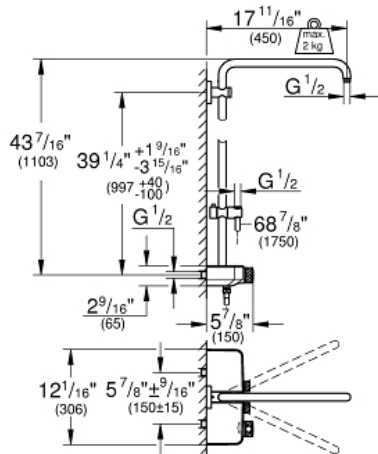

Pure Freude
an Wasser

Product Description:
EUPHORIA SMARTCONTROL SYSTEM MONO
Shower System with Thermostat for Wall Mount

Standard Specification:

- Consisting of:
- Horizontal 17 3/4" (450 mm) shower arm*
- Upper bracket adjustable for minimal adaption to existing drilling holes
- Exposed SmartControl thermostat
- Allows change between:
- Head shower and hand shower (to be ordered separately)**
- With ball joint
- Rotation angle $\pm 15^\circ$
- Adjustable height bar with gliding element
- Rotaflex metal shower hose 69" (1750mm)
- **GROHE StarLight** chrome finish
- **GROHE CoolTouch** No risk of scalding
- **GROHE TurboStat** Compact cartridge with wax thermoelement
- **GROHE EcoJoy** technology for less water and perfect flow
- GROHE SafeStop at 100°F (38°C)
- GROHE SafeStop Plus optional temperature limiter at 110°F (43°C) included
- SmartControl push for ON-OFF, turn for volume adjustment from EcoJoy to Full Flow
- Integrated GROHE EasyReach shower tray
- Inner WaterGuide for a longer life
- Twistfree to prevent hose from twisting
- Suitable for instantaneous heaters from 18 kW/h
- Minimum flow rate 1.8 gpm (6.8 l/min)
- Min. recommended pressure: 15 psi (1.0 bar)
- *Shower head weight of up to 4.4 lbs (2 kg) acceptable

Applicable Codes & Standards:

- ASME A112.18.1/CSA B125.1

Color:

- 26511000 StarLight Chrome