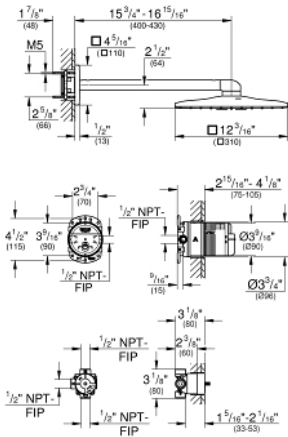

RAINSHOWER SMARTACTIVE
310 CUBE
Shower Head Set 2 Sprays
MODEL # 26504000

Pure Freude
an Wasser

Product Description:
RAINSHOWER SMARTACTIVE 310 CUBE
Shower Head Set 2 Sprays

Standard Specification:

- Consisting of:
 - Rainshower SmartActive 310 Cube shower head
 - 2 Spray patterns:
 - GROHE PureRain, ActiveRain
 - Includes 16" shower arm
 - 1.75 gpm
 - GROHE DreamSpray perfect spray pattern
 - GROHE StarLight chrome finish
 - SpeedClean anti-lime system
 - Inner WaterGuide for a longer life
 - Rough-in set for shower head
 - 2-Way diverter rough-in set 29 900 000 (Trim set to be ordered separately)

Applicable Codes & Standards:

- Energy Policy Act of 1992
- ASME A112.18.1/CSA B125.1
- US Federal and State material regulations
- LOGO CEC

Color:

- 26504000 StarLight Chrome