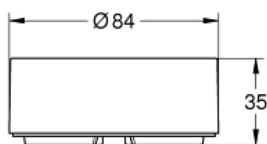

GROHE SENSE  
Smart Water Sensor  
MODEL # 22601LN0

GROHE CANADA, INC. | 5900 Avebury Road, Mississauga, Ontario, Canada L5R 3M3  
Phone: 905-271-2929 | Fax: 905-271-9494 | info@grohe.ca

Pure Freude  
an Wasser