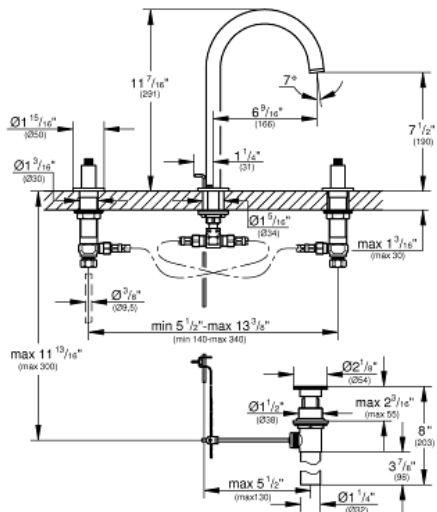

# ATRIO 8" Widespread Two-Handle Bathroom Faucet M-Size

MODEL # 20069003

GROHE CANADA, INC. | 5900 Avebury Road, Mississauga, Ontario, Canada L5R 3M3  
Phone: 905-271-2929 | Fax: 905-271-9494 | info@grohe.ca

### Product Description:

ATRIO

8" Widespread Two-Handle Bathroom Faucet M-Size

### Standard Specification:

- High version
- GROHE StarLight finish
- GROHE SilkMove ceramic cartridge
- Less handles – order 18 026 or 18 027 (sold separately)
- Flow rate: 4.5 L/min (1.2 gpm)