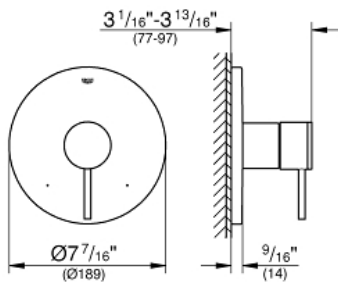

Pure Freude
an Wasser

GROHE

ADA

C

Product Description:

ATRIO

Single Function Valve Trim Kit with Control Module

Standard Specification:

- For shower only or shower/tub with diverter applications
- For use with GrohSafe rough-in valves (35 015), (35 064), (35 065), (35 066)
- **GROHE SilkMove**
- 23 L/min (6.1 gpm) at 45 psi
- **GROHE StarLight** chrome finish