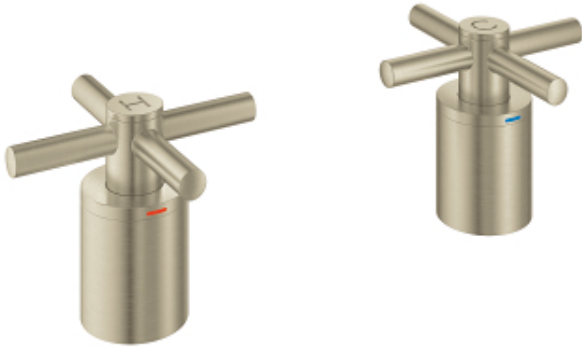

ATRIO  
Cross Handles Bath  
MODEL # 18033EN3

GROHE CANADA, INC. | 5900 Avebury Road, Mississauga, Ontario, Canada L5R 3M3  
Phone: 905-271-2929 | Fax: 905-271-9494 | info@grohe.ca

*Pure Freude  
an Wasser*

**Product Description:**

**ATRIO  
Cross Handles Bath**

**Standard Specification:**

- GROHE StarLight finish
- Two different sets of caps included. One set with "H" and "C" marking, one set without marking.

**Color:**

- 18033EN3 Brushed nickel