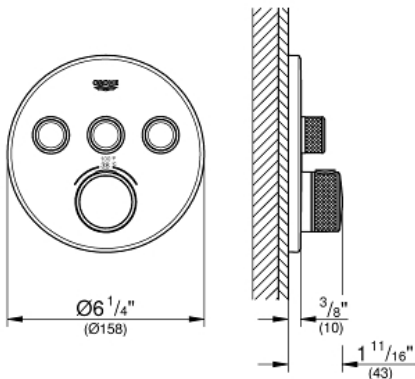

GROHTHERM SMARTCONTROL Triple Function Thermostatic Trim with Control Module

MODEL # 29138A00

Pure Freude
an Wasser

GROHE

Product Description:

GROHTHERM SMARTCONTROL

Triple Function Thermostatic Trim with Control Module

Standard Specification:

- Required rough-in-set sold separately (GROHE Rapido SmartBox 35 601 000)
- Metal wall escutcheon with **GROHE QuickFix** (covered escutcheon and shaft sealing, covered fixing), 6° angle adjustable
- 3/8" (10 mm) thin profile escutcheon
- **GROHE StarLight** finish
- SmartControl push for ON-OFF, turn for volume adjustment from EcoJoy to Full Flow
- Includes various icons to customize push buttons
- **GROHE TurboStat** Compact cartridge with wax thermoelement
- **GROHE SafeStop** safety button at 100°F/38°C
- Built-in check valve with dirt strainer
- Multiple outlets can be run simultaneously
- Maximum flow performance combined: 9.5gpm (36L/min) @ 43.5 psi (3 bar)
- Optional flow reducer for CALGreen compliance included