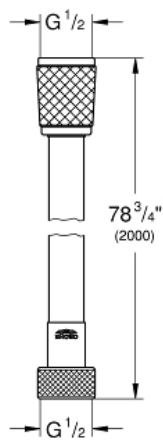

RELEXAFLEX  
79" Hose  
MODEL # 28155001

Pure Freude  
an Wasser

GROHE

**Product Description:**

**RELEXAFLEX  
79" Hose**

**Standard Specification:**

- 79"
- Smooth surface for easy cleaning
- Tensile strength 500 N
- Pressure resistance up to 5 bar
- Heat resistance 160°F
- AntiFold bend proof
- Universal connection G 1/2" x 1/2"
- **GROHE StarLight** chrome finish

**Color:**

□ 28155001 StarLight Chrome