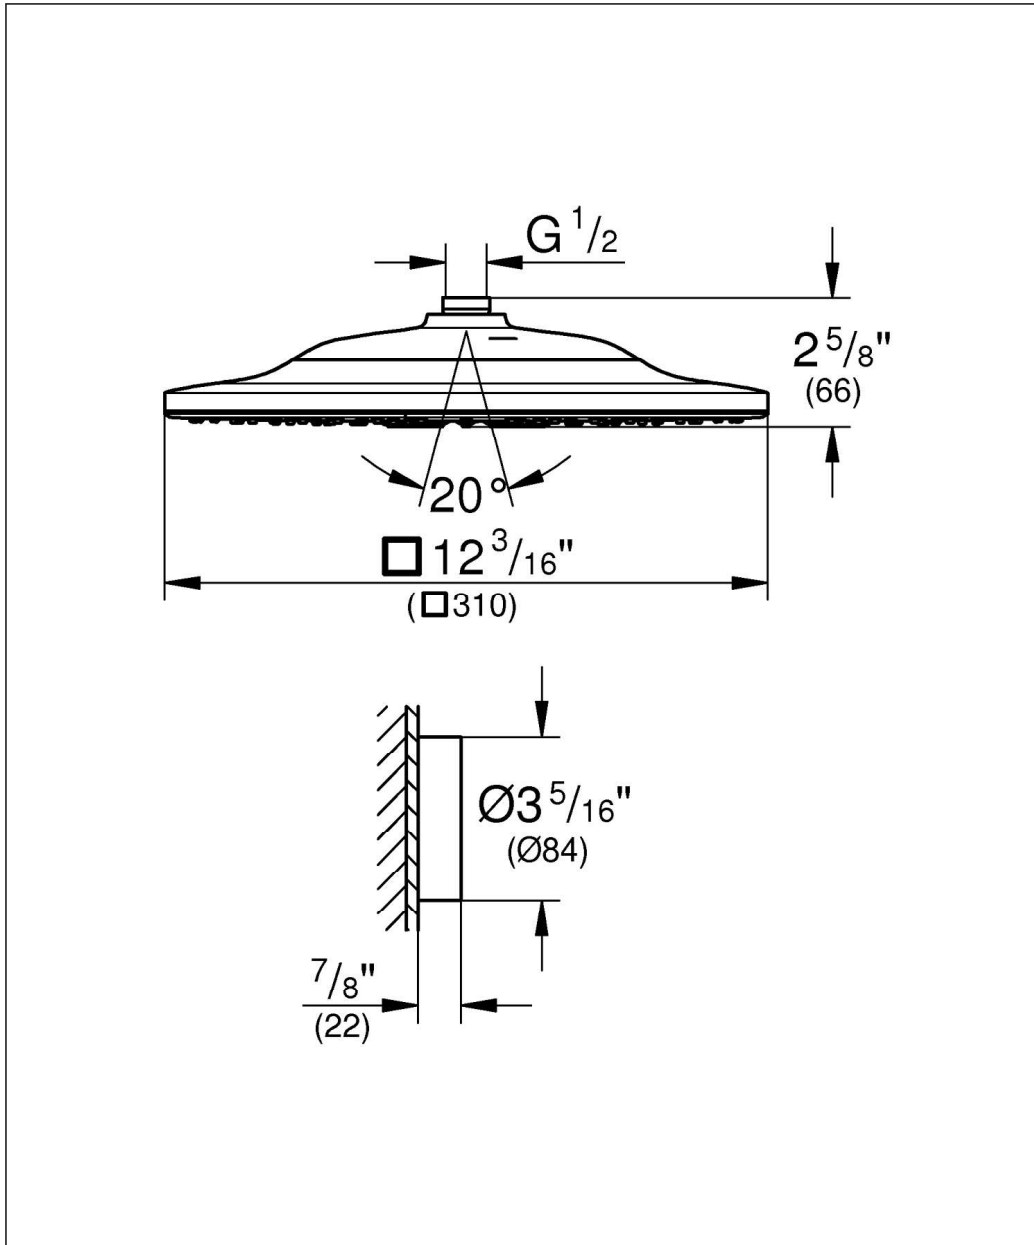

TECHNICAL DATA:

GPM (Min)-GPM (Max)

1.75 GPM

Tel: 1.630.582.7711 Fax: 1.630.582.7722

We reserve the right to make revisions without notice to product specifications.

For the most current Specification Sheet, go to www.grohe.us.

03-19-2020

PART OF LIXIL