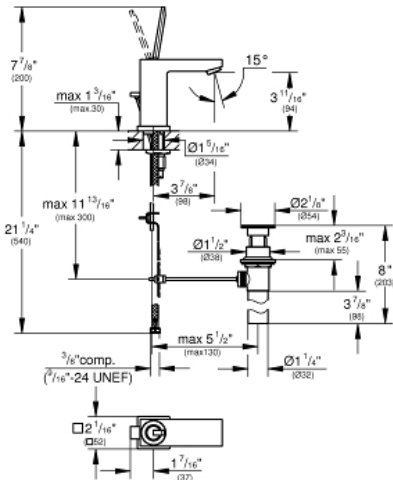

EUROCUBE JOY Single-Handle Bathroom Faucet S-Size

MODEL # 23655000

Pure Freude
an Wasser

Product Description:
EUROCUBE JOY
Single-Handle Bathroom Faucet S-Size

Standard Specification:

- Single hole installation
- Metal lever handle
- GROHE StarLight chrome finish
- GROHE EcoJoy
- GROHE QuickFix installation system
- Includes waste-set drain assembly
- Stainless steel flex lines

Applicable Codes & Standards:

- Energy Policy Act of 1992
- NSF 61
- ASME A112.18.1/CSA B125.1
- US Federal and State material regulations
- EPA WaterSense®
- ICC/ANSI A117.1
- LOGO NSF

Color:

- 23655000 StarLight Chrome