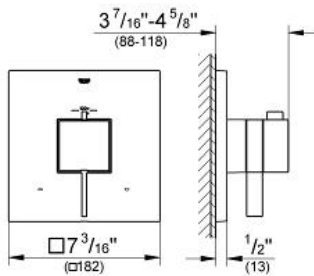

EUROCUBE Dual Function Thermostatic Trim with Control Module

MODEL # 19927000

Pure Freude
an Wasser

ADA

Product Description:

EUROCUBE

Dual Function Thermostatic Trim with Control Module

Standard Specification:

- For shower/tubs with non-diverter tub spout or for 2 shower outlet applications
- GROHE TurboStat technology
- Integrated volume control
- 2-way diverter function
- 1 axis operation
- Requires GrohFlex universal rough-in box (35 026 000) (sold separately)