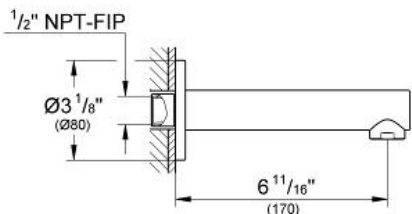

CONCETTO
Tub Spout
MODEL # 13274001

Pure Freude
an Wasser

GROHE

ADA

C

Product Description:
CONCETTO
Tub Spout

Standard Specification:

- Wall mount
- GROHE StarLight chrome finish
- Flow control
- 1/2" (13 mm) NPT Male Threads
- 6 11/16" (170 mm) spout reach