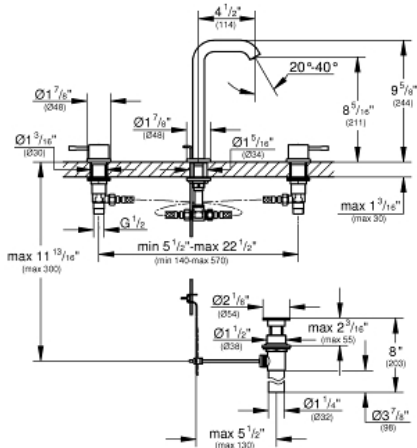

ESSENCE
8" Widespread Two-Handle
Bathroom Faucet L-Size

MODEL # 20431GNA

Pure Freude
an Wasser

GROHE

Product Description:

ESSENCE

8" Widespread Two-Handle Bathroom Faucet L-Size

Standard Specification:

- 1/2" (13mm) ceramic cartridge (90° turn)
- GROHE StarLight finish
- GROHE EcoJoy Mousseur 1.2 gpm
- GROHE QuickFix rapid installation system
- 1 1/4" pop-up waste set
- Pressure resistant flexible connection hoses (between spout and side valves)
- 1/2" x 7/16" (13mm x 10.5mm) union nut