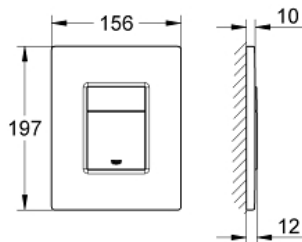

SKATE COSMOPOLITAN Wall Plate

MODEL # 38732000

Pure Freude
an Wasser

GROHE

Product Description:
SKATE COSMOPOLITAN
Wall Plate

Standard Specification:

- For dual flush or start & stop actuation
- For pneumatic discharge valve AV1
- Vertical and horizontal installation
- 6" x 7³/₄"
- **GROHE StarLight** chrome finish
- **GROHE EcoJoy** technology for less water and perfect flow