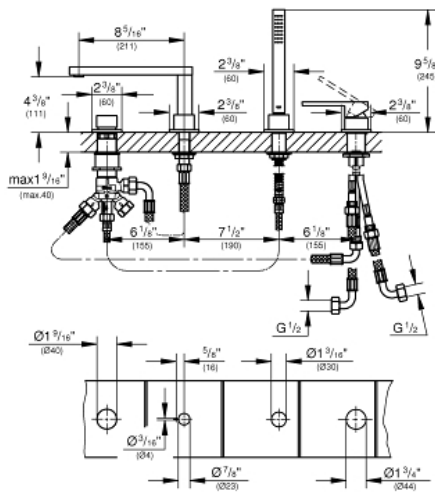

GROHE PLUS Four-Hole Bathtub Faucet with Handshower

MODEL # 29307EN3

Pure Freude
an Wasser

GROHE

Product Description:

GROHE PLUS

Four-Hole Bathtub Faucet with Handshower

Standard Specification:

- GROHE SilkMove 1.4" (35 mm) ceramic cartridge
- With temperature limiter
- GROHE StarLight finish
- Pre-assembled spout laminar mousseur
- Single lever valve operating element
- Metal lever handle
- Bath/shower diverter
- Hand shower Euphoria Cube 1.75 gpm (6.6 l/min)
- 79" (2000mm) metal shower hose
- Stainless steel flex lines
- Connection for shower hose
- Check valve included to prevent backflow
- Can be used with 29 037 001
- Min. recommended pressure: 15 psi (1.0 bar)