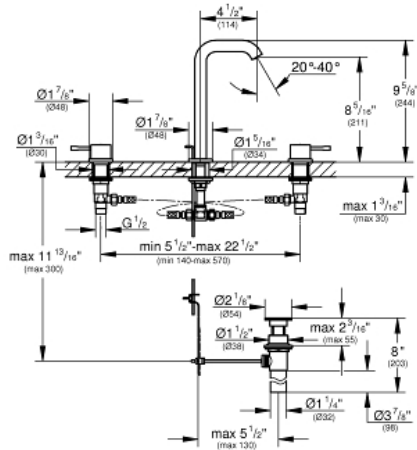

ESSENCE  
8" Widespread Two-Handle  
Bathroom Faucet L-Size

MODEL # 20431A0A

Pure Freude  
an Wasser

GROHE

**Product Description:**

ESSENCE

8" Widespread Two-Handle Bathroom Faucet L-Size

**Standard Specification:**

- 1/2" (13mm) ceramic cartridge (90° turn)
- GROHE StarLight finish
- GROHE EcoJoy Mousseur 1.2 gpm
- GROHE QuickFix rapid installation system
- 1 1/4" pop-up waste set
- Pressure resistant flexible connection hoses (between spout and side valves)
- 1/2" x 7/16" (13mm x 10.5mm) union nut