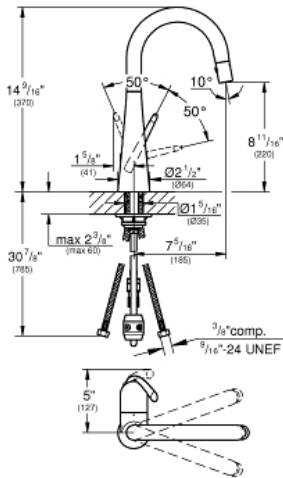

LADYLUX3 PRO
Single-Handle Kitchen Faucet
MODEL # 32283000

Pure Freude
an Wasser

GROHE

Product Description:
LADYLUX3 PRO
Single-Handle Kitchen Faucet

Standard Specification:

- Single hole installation
- Swivel Spout
- Adjustable flow rate limiter
- **Dual Spray Pull-Out**
- Automatic returning
- Integrated non-return valve
- Automatic return to laminar spray
- Stainless steel flex lines
- Quick installation system
- **SpeedClean** anti-lime system
- Protected against backflow
- **GROHE SilkMove** ceramic cartridge
- Forward rotation lever, does not hit backsplash
- Max Flow Rate: 1.75 gpm (6.6 L/min)

Applicable Codes & Standards:

- Energy Policy Act of 1992
- NSF 61
- ASME A112.18.1/CSA B125.1
- US Federal and State material regulations
- ICC/ANSI A117.1

Color:

- 32283000 StarLight Chrome