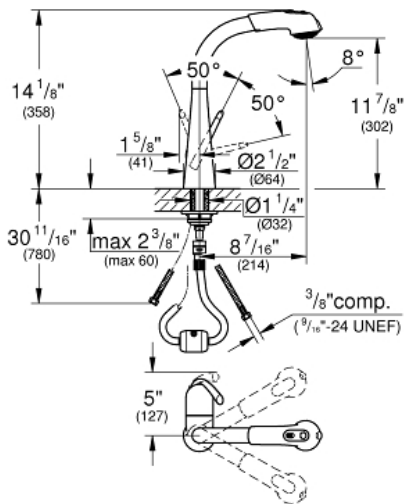

LADYLUX3 PLUS
Single-Handle Kitchen Faucet
MODEL # 33893000

Pure Freude
an Wasser

GROHE

Product Description:
LADYLUX3 PLUS
Single-Handle Kitchen Faucet

Standard Specification:

- Single hole installation
- Swivel Spout
- Adjustable flow rate limiter
- Integrated extactable pull out handspray
- Automatic returning
- Integrated non-return valve
- Diverter: aerator/shower jet
- Automatic return to aerator
- Stainless steel flex lines
- Quick installation system
- **SpeedClean** anti-lime system
- Protected against backflow
- **GROHE SilkMove** ceramic cartridge
- **GROHE StarLight** chrome finish
- Forward rotation lever, does not hit backsplash
- Max Flow Rate: 1.75 gpm (6.6 L/min)

Applicable Codes & Standards:

- Energy Policy Act of 1992
- NSF 61
- ASME A112.18.1/CSA B125.1
- US Federal and State material regulations
- ICC/ANSI A117.1

Color:

- 33893000 StarLight Chrome