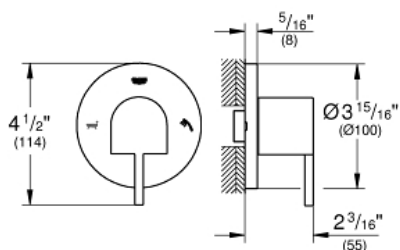

GROHE PLUS  
2-Way Diverter Trim  
MODEL # 29227EN3

Pure Freude  
an Wasser

GROHE

**Product Description:**  
GROHE PLUS  
2-Way Diverter Trim

**Standard Specification:**

- For use with 2-way diverter rough-in valves (29 900) or (29 901)
- Without concealed body
- **GROHE StarLight** finish

**Applicable Codes & Standards:**

- ASME A112.18.1/CSA B125.1
- LOGO CEC

**Color:**

- 29227EN3 Brushed Nickel InfinityFinish